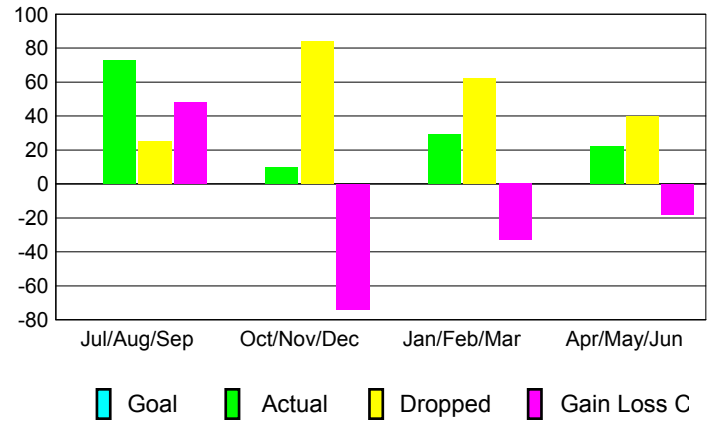

GMT: **MICHAEL BUTLER**

Location: **LOUISIANA**

GMT CA: **1**

**CLUBS**

Month	New Club Goal	Actual New Clubs	Actual Dropped Clubs	Gain/Loss of Clubs
<b>2012-2013</b>				
Jul/Aug/Sep	0	1	0	1
Oct/Nov/Dec	0	0	2	-2
Jan/Feb/Mar	0	0	1	-1
Apr/May/Jun	0	0	0	0
<b>Totals</b>	<b>0</b>	<b>1</b>	<b>3</b>	<b>-2</b>

**Club Results 2012-2013**

Goal, New, Dropped, Gain/Loss

**YTD Status Quo Clubs 2012-2013**

Status Quo Clubs Compared to Status Quo Members

**Club Gain/Loss 2012-2013**

**MEMBERSHIP**

Month	Net Memb Goal	Actual New Memb	Actual Dropped Memb	Gain/Loss of Memb
<b>2012-2013</b>				
Jul/Aug/Sep	0	73	25	48
Oct/Nov/Dec	0	10	84	-74
Jan/Feb/Mar	0	29	62	-33
Apr/May/Jun	0	22	40	-18
<b>Totals</b>	<b>0</b>	<b>134</b>	<b>211</b>	<b>-77</b>

**Membership Results 2012-2013**

Goal, New, Dropped, Gain/Loss

**Gender Comparison 2012-2013**

**Membership Gain/Loss 2012-2013**