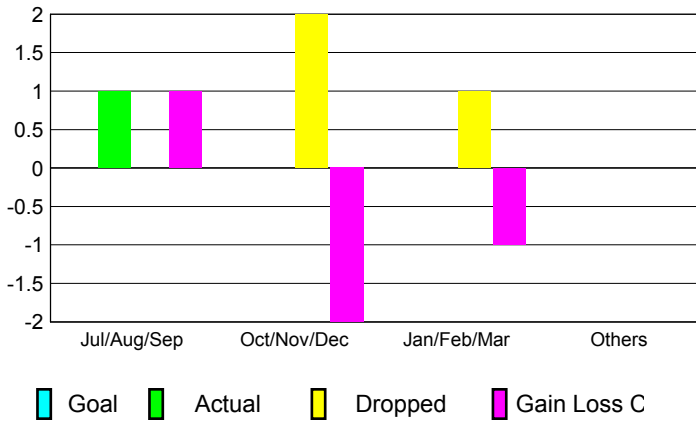

GMT: **MICHAEL BUTLER**

Location: **LOUISIANA**

GMT CA: **1**

**CLUBS**

Month	New Club Goal	Actual New Clubs	Actual Dropped Clubs	Gain/Loss of Clubs
<b>2012-2013</b>				
Jul/Aug/Sep	0	1	0	1
Oct/Nov/Dec	0	0	2	-2
Jan/Feb/Mar	0	0	1	-1
Apr/May/Jun	0	0	0	0
<b>Totals</b>	<b>0</b>	<b>1</b>	<b>3</b>	<b>-2</b>

**Club Results 2012-2013**

Goal, New, Dropped, Gain/Loss

**YTD Status Quo Clubs 2012-2013**

Status Quo Clubs Compared to Status Quo Members

**Club Gain/Loss 2012-2013**

**MEMBERSHIP**

Month	Net Memb Goal	Actual New Memb	Actual Dropped Memb	Gain/Loss of Memb
<b>2012-2013</b>				
Jul/Aug/Sep	0	73	25	48
Oct/Nov/Dec	0	10	84	-74
Jan/Feb/Mar	0	29	62	-33
Apr/May/Jun	0	22	40	-18
<b>Totals</b>	<b>0</b>	<b>134</b>	<b>211</b>	<b>-77</b>