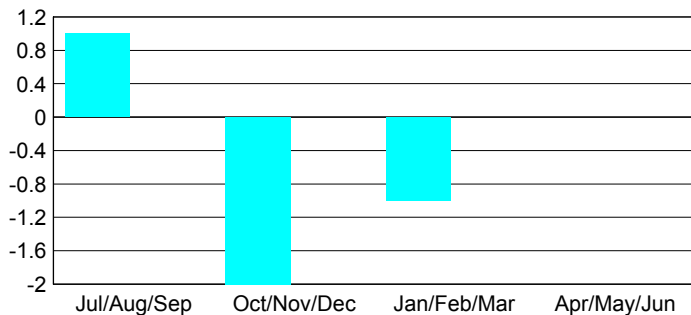

GMT: **MICHAEL BUTLER**

Location: **LOUISIANA**

GMT CA: **1**

**CLUBS**

Month	New Club Goal	Actual New Clubs	Actual Dropped Clubs	Gain/Loss of Clubs
<b>2012-2013</b>				
Jul/Aug/Sep	0	1	0	1
Oct/Nov/Dec	0	0	2	-2
Jan/Feb/Mar	0	0	1	-1
Apr/May/Jun	0	0	0	0
<b>Totals</b>	<b>0</b>	<b>1</b>	<b>3</b>	<b>-2</b>

**Club Results 2012-2013**

Goal, New, Dropped, Gain/Loss

**YTD Status Quo Clubs 2012-2013**

Status Quo Clubs Compared to Status Quo Members

**Club Gain/Loss 2012-2013**

**MEMBERSHIP**

Month	Net Memb Goal	Actual New Memb	Actual Dropped Memb	Gain/Loss of Memb
<b>2012-2013</b>				
Jul/Aug/Sep	0	73	25	48
Oct/Nov/Dec	0	10	84	-74
Jan/Feb/Mar	0	29	62	-33
Apr/May/Jun	0	22	40	-18
<b>Totals</b>	<b>0</b>	<b>134</b>	<b>211</b>	<b>-77</b>

**Membership Results 2012-2013**

Goal, New, Dropped, Gain/Loss

**Gender Comparison 2012-2013**

**Membership Gain/Loss 2012-2013**